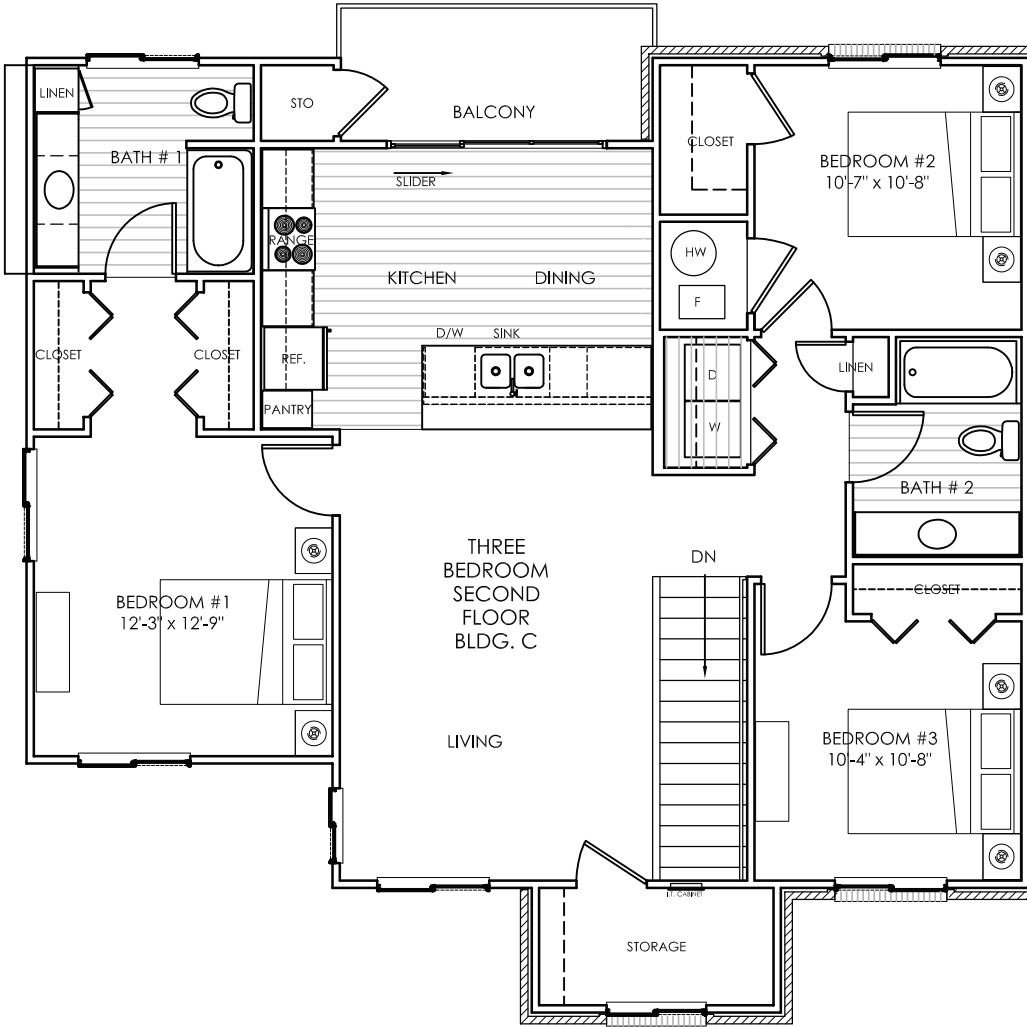

Scenic Paths

DEPOSIT AMOUNT: _____ RENT AMOUNT: _____

OTHER: _____

SunSTONE
 APARTMENT HOMES
 AT FOX RIDGE

3540 N Maize Road • Wichita, KS 67205

2nd FLOOR

THREE BEDROOM UNIT

24-hour Emergency Service